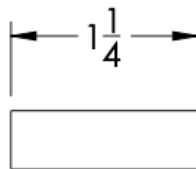

No Rosette	Medium Rosette
ICN-KNSA-NR	ICN-KNSA-MR

FRONT

TOP

No Rosette

Medium Rosette

**Installation Notes:** Center to center hole drilling dimension are same as mentioned in column. Diameter of glass hole for installation is 1/2".