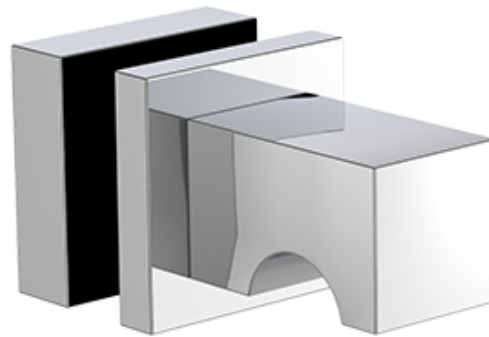

neelnox

LET
THERE
BE **DESIGN.**

FEATURES

- Premium 304 Grade Stainless Steel
- Solid Mount Construction
- Concealed Installation Hardware
- Solid End Cap provided for side opposite to the door for a seamless look

Single Knob shown
with a Medium Rosette

COLLECTION ICONIC

SINGLE KNOB

Model	Product	Finishes Available
ICN-KNSA <u>XX-XX</u>	Single Knob	Multiple finishes available. Over 23 finishes to choose from.

FINISHES			
Polished (-P)	Antique Copper (-ACOP)	Polished Gold (-PGLD)	
Brushed (-B)	Polished Brass (-PBR)	Brushed Copper (-BCOP)	
Brushed Gold (-BGLD)	Matte White (-WHT)	Brushed Rose Gold (-BRGD)	
Matte Black (-BLK)	Brushed Modern Bronze (-BMBRZ)	Brushed Black (-BRBLK)	
Oil Rubbed Bronze (-ORB)	Glossy White (-GWHT)	Polished Black (-PBLK)	
Brushed Brass (-BBRS)	Polished Rose Gold (-PRGD)	Antique Nickel (-ANKL)	
Brushed Bronze (-BBRZ)	Unlacquered Brass (-UBRS)	Black Nickel (-NKBL)	
Antique Brass (-ABRS)	Polished Nickel (-PNKL)