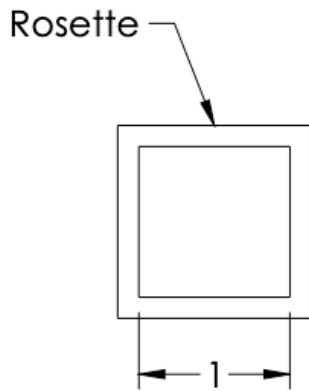

## FEATURES

- Premium 304 Grade Stainless Steel
- Solid Mount Construction
- Concealed Installation Hardware
- Solid End Cap provided for side opposite to the door for a seamless look

Single Knob shown  
with a Medium Rosette

No Rosette	Medium Rosette
ICN-KNSA-NR	ICN-KNSA-MR

FRONT

TOP

No Rosette

Medium Rosette

**Installation Notes:** Center to center hole drilling dimension are same as mentioned in column. Diameter of glass hole for installation is 1/2".