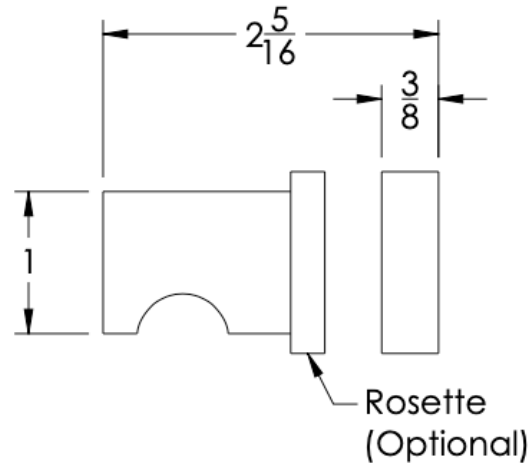

## FEATURES

- Premium 304 Grade Stainless Steel
- Solid Mount Construction
- Concealed Installation Hardware
- Solid End Cap provided for side opposite to the door for a seamless look

Single Knob shown  
with a Medium Rosette

No Rosette	Medium Rosette
ICN-KNSA-NR	ICN-KNSA-MR

FRONT

TOP

No Rosette

Medium Rosette

**Installation Notes:** Center to center hole drilling dimension are same as mentioned in column. Diameter of glass hole for installation is 1/2".